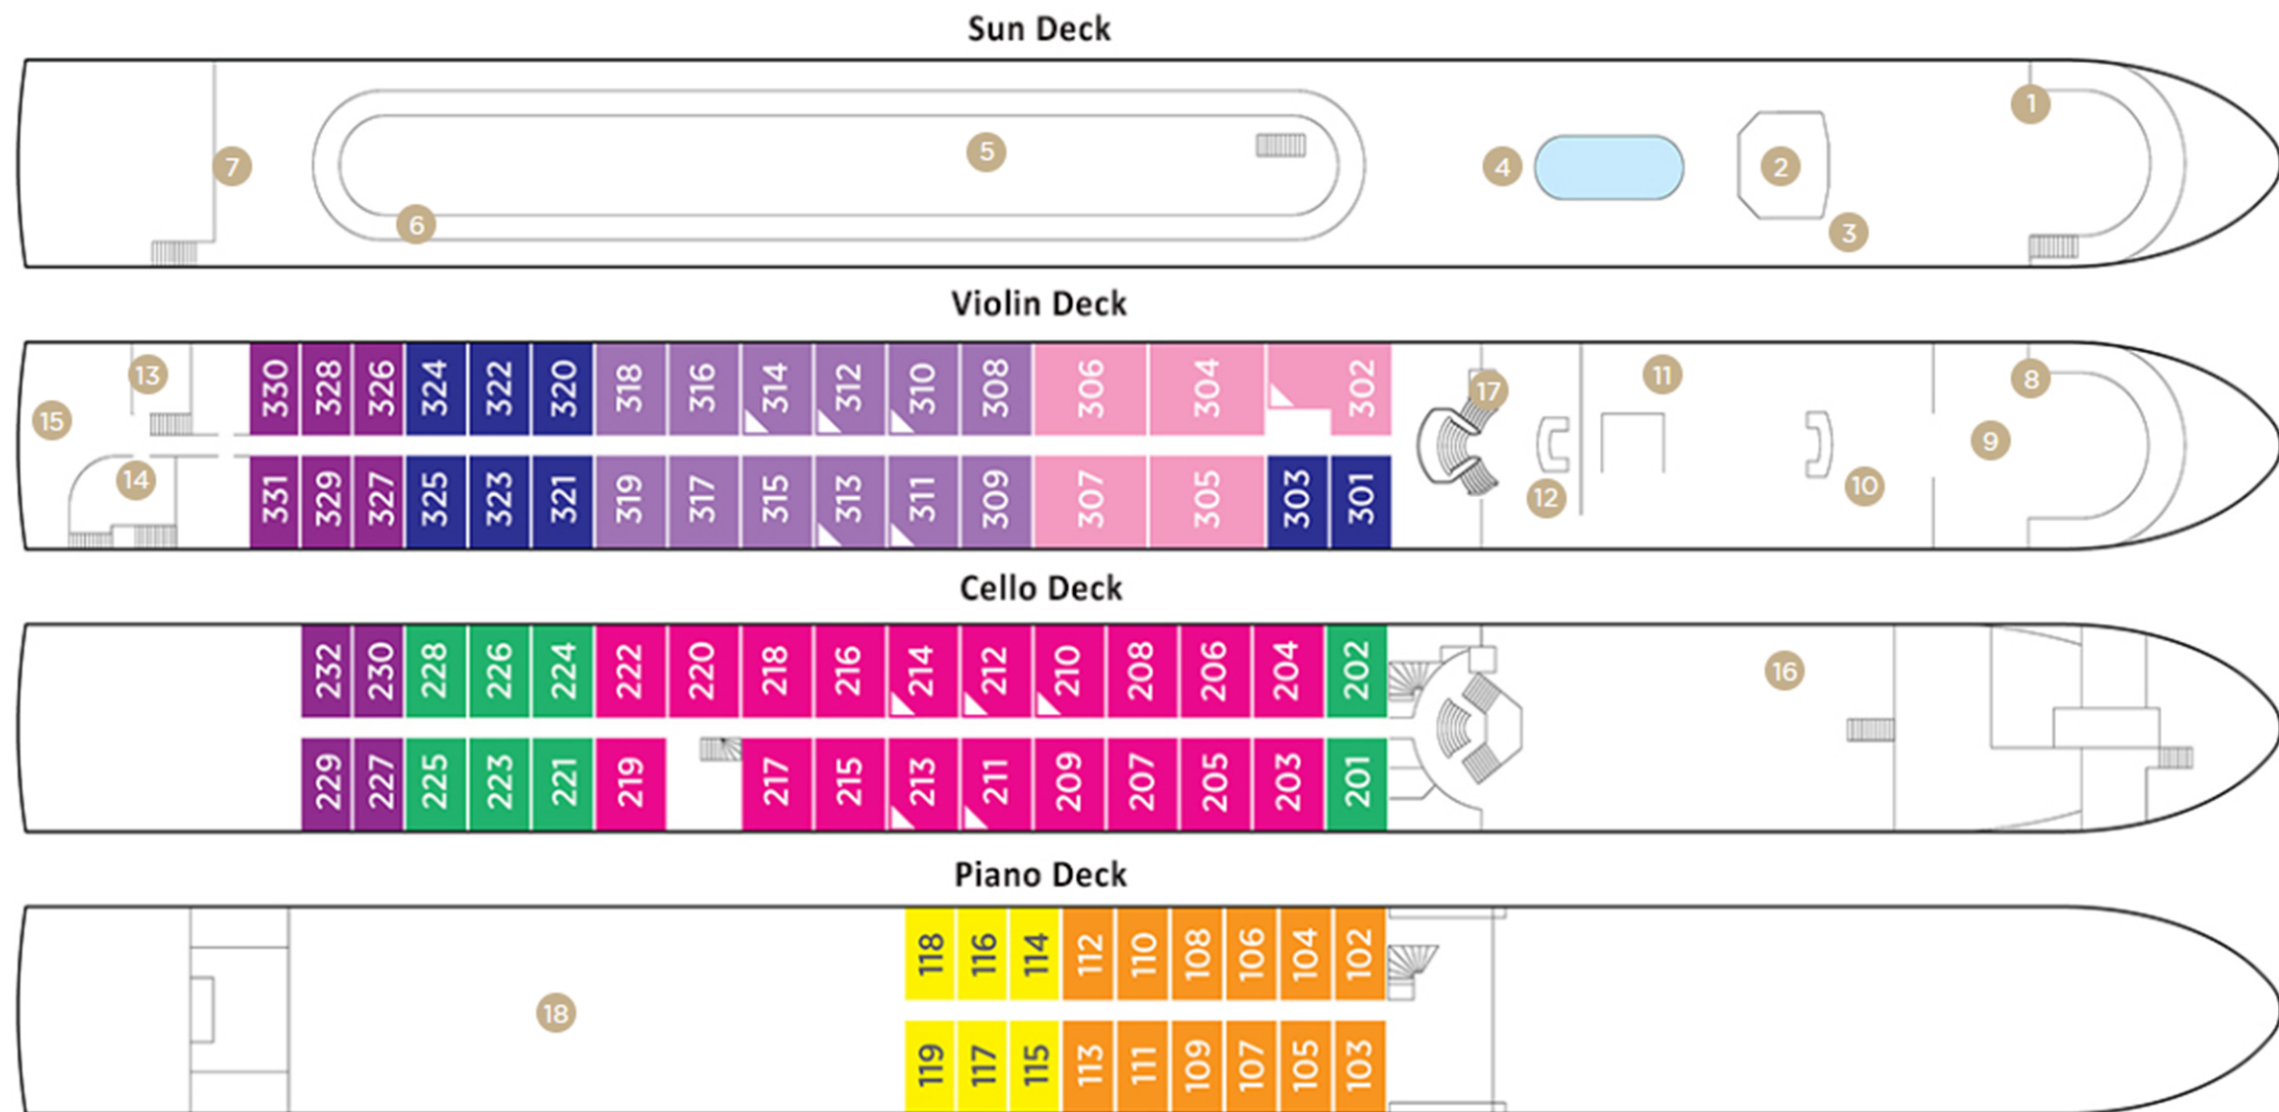

Ama Verde

DECK PLAN

1	Lower Sun Deck
2	Navigation Bridge
3	Bicycles
4	Heated Pool
5	Sun Deck
6	Walking Track
7	Putting Green
8	Bow Seating Area
9	Observation Lounge
10	Main Lounge & Bar
11	Gift Shop
12	Reception
13	Massage & Hair Salon
14	Fitness Room
15	The Chef's Table Restaurant
16	Main Restaurant
17	Elevator
18	Crew Cabins

Note: Elevator reaches the Violin and Cello Deck (does not reach the Piano or Sun Deck).

Up to triple occupancy

Stateroom Categories